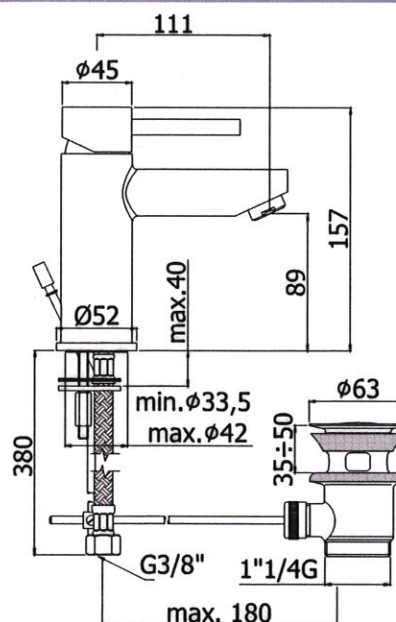

COLLECTION

stick

PRODUCT IMAGE

TECHNICAL DRAWING

DESCRIPTION

Wash basin mixer complete with:

- aerator M24x1
- set of 2 stainless steel hoses 3/8"G

ART.

SK 071H ..

without pop up waste

SK 071HK ..

with 1"1/4G Clic-Clac press top waste

SK 070H ..

with 1"G pop up waste

SK 075H ..

with 1"1/4G pop up waste