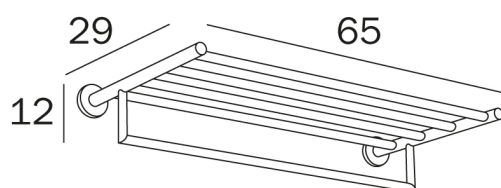

GEALUNA

design Studio Inda

COD A10680

Bath towel rack with towel holder,
centre distance 60 cm

DISEGNO TECNICO

FINISHES

CR Chrome-plated