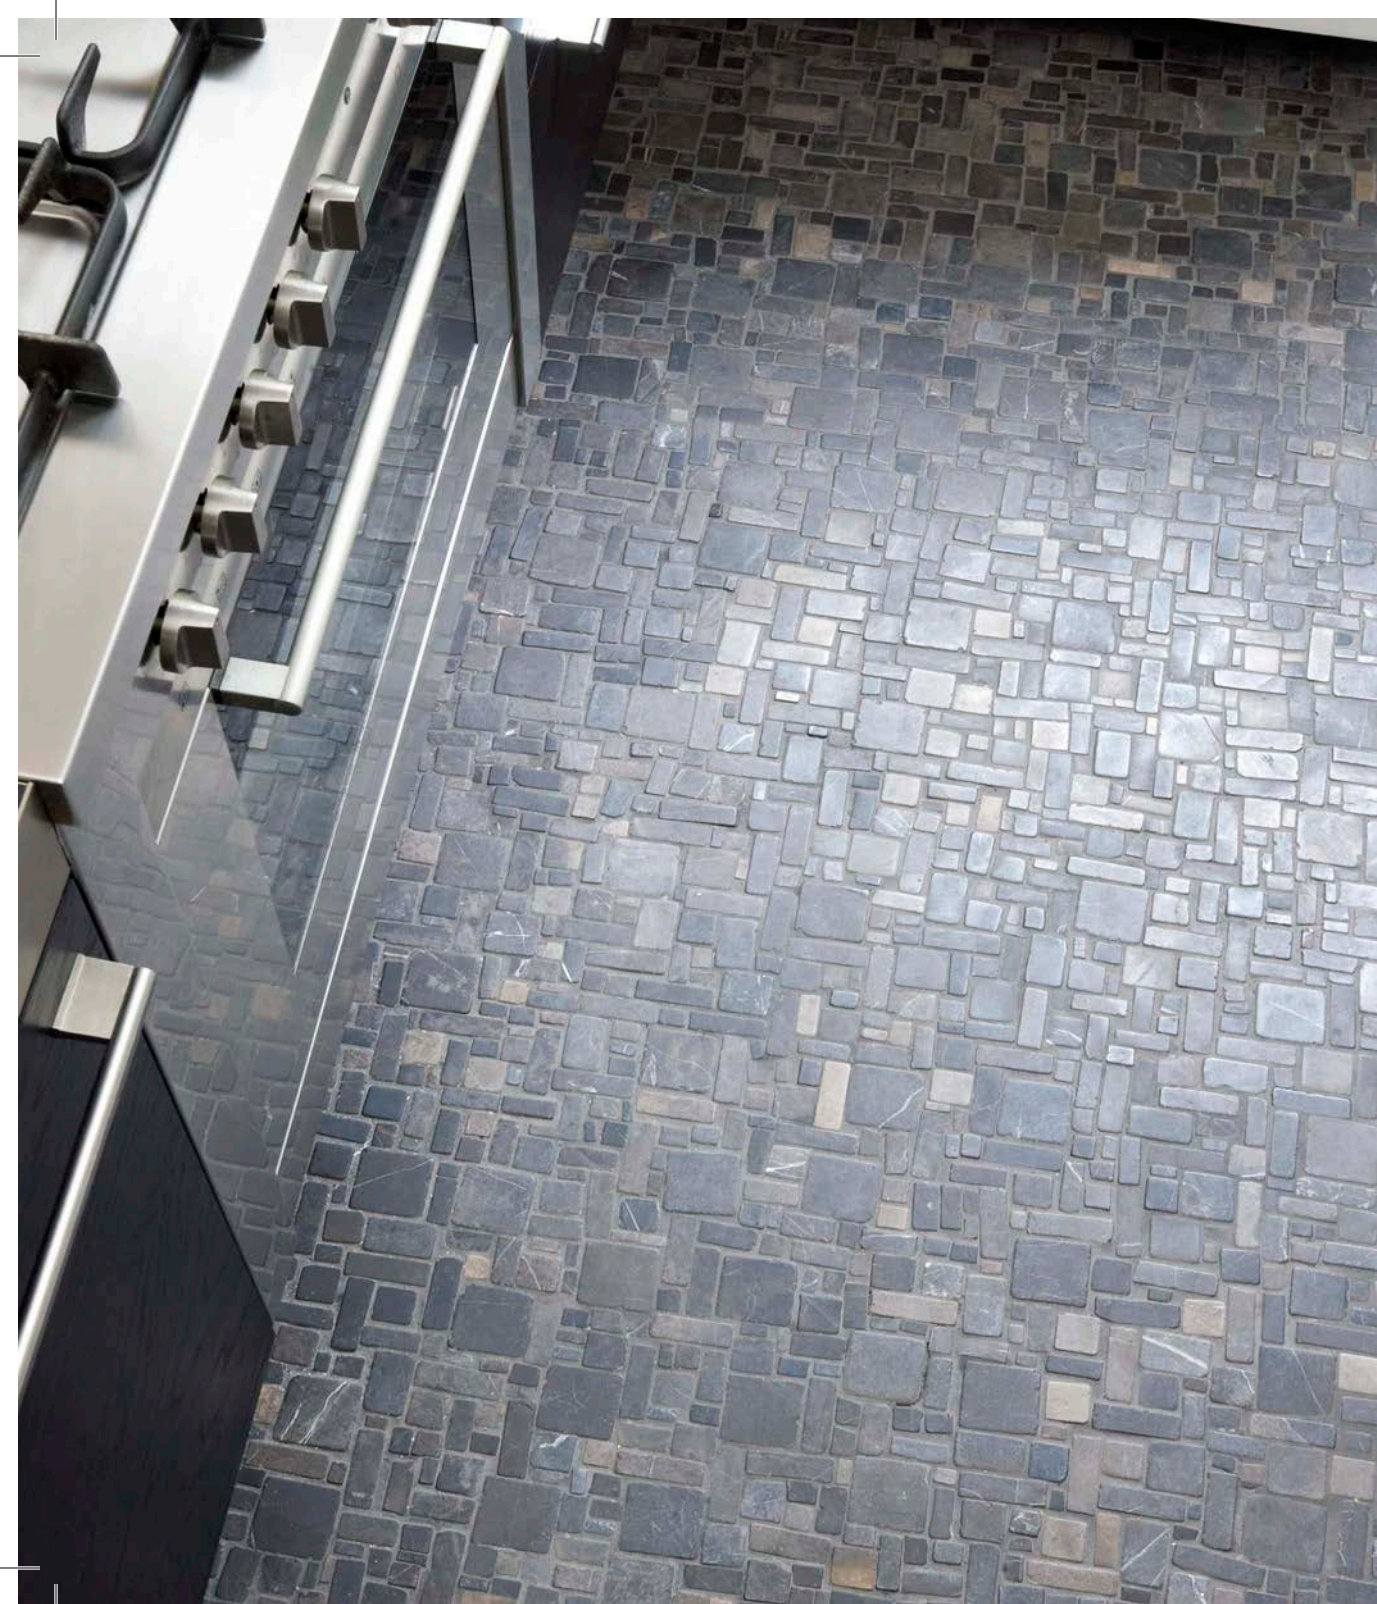

## Venetian Floors

Milano Grey

Summer House

Specifications page 13