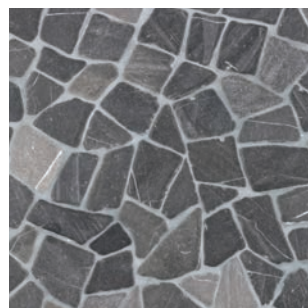

Milano Grey