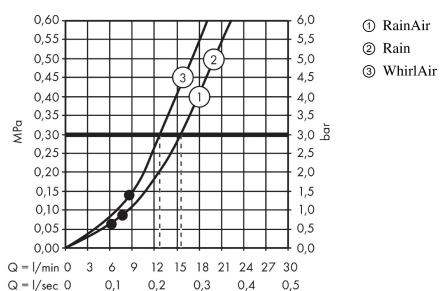

Flowchart

The consumption was measured in combination with the appropriate fittings (thermostat/mixer/ in-wall valve) to reflect actual application in practice.