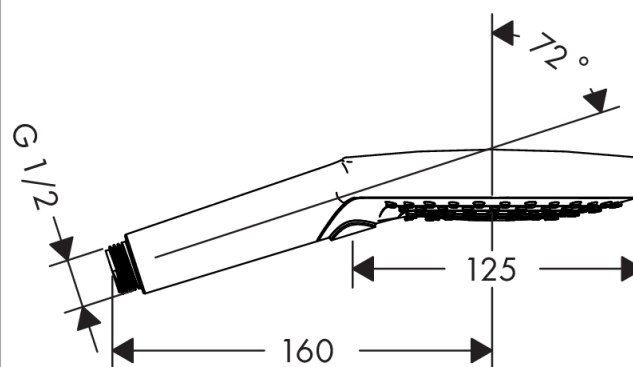

Scale drawing