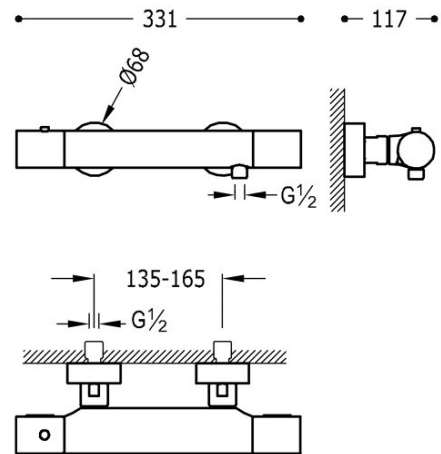

TRES

26116209

Wall thermostatic shower mixer

Anti-limescale hand shower with directable support and shower hose SATIN.

Brass hand shower.

The tap surface remains at a temperature suitable for touching, thus preventing burns.