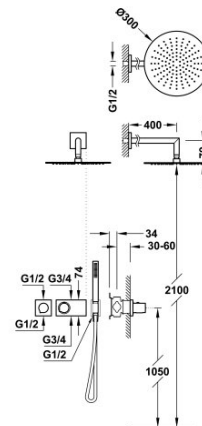

TRES

20735201NM

Concealed thermostatic shower kit Block System

with water shut off and flow control (2 ways).

- Built-in thermostatic body included.
- Fixed shower head Ø 300 mm. with ball joint. Brass.
- Anti-limescale hand shower.
- Shower hose SATIN.

Concealed thermostats, easy to install.

Brass hand shower.

The thermostatic cartridge is easy to clean without losing temperature calibration.

Matt Black Finish.

Brass shower head.

BELGAQUA certification (Belgium)