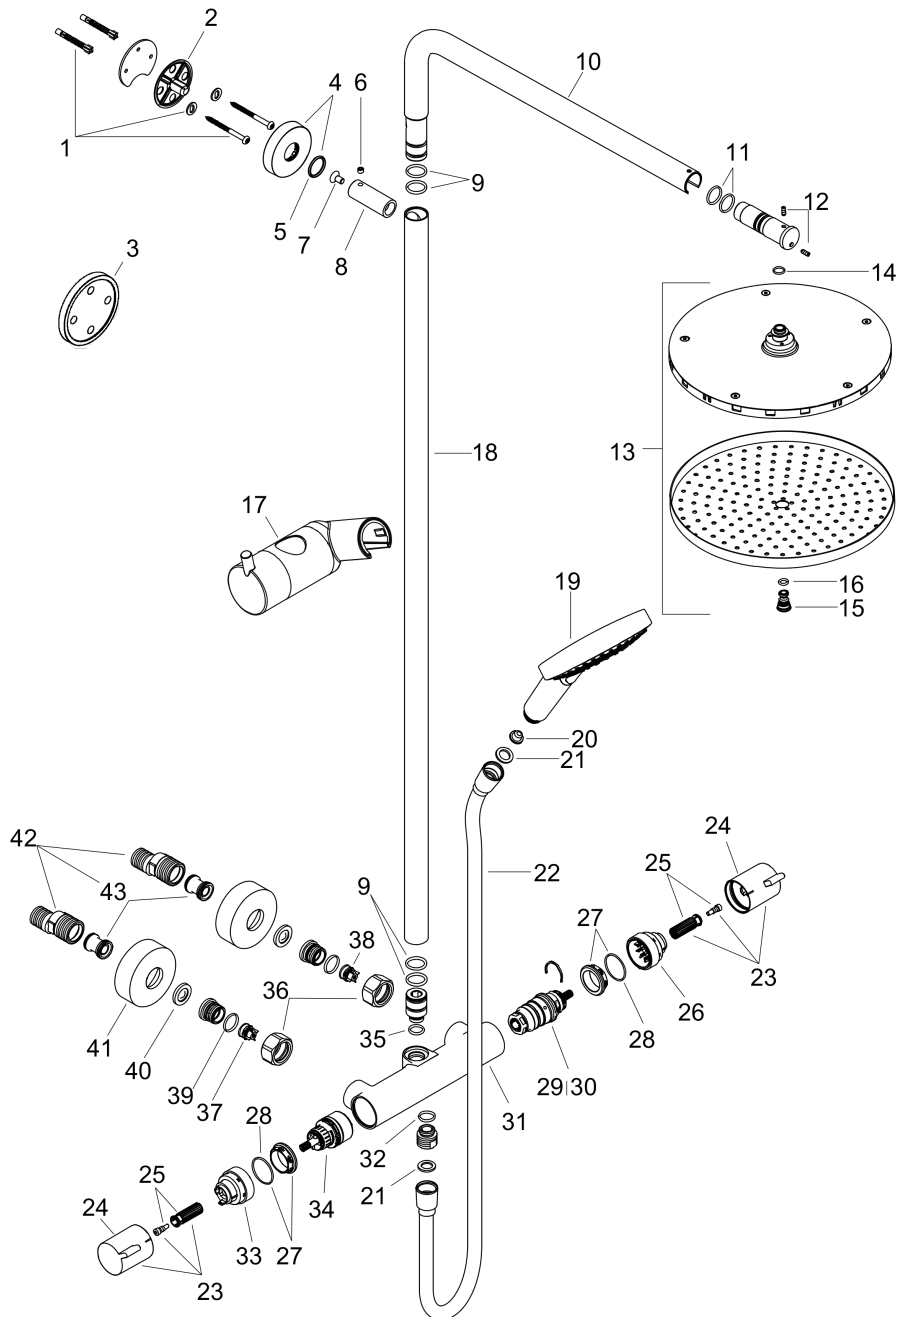

Raindance Select S
Showerpipe 240 1jet PowderRain with thermostat
Finish: **Matt Black** Article Number: **27633670**

Exploded Drawing

Year of production: >12/20

Raindance Select S
Showerpipe 240 1jet PowderRain with thermostat
Finish: **Matt Black** Article Number: **27633670**

Spare part list

Year of production: >12/20

Pos.	Description	Article Number	PC	PU
1	mounting set	96179000	4	1
2	wall flange	95687000	9	1
3	tile-matching-disk 7 mm	95239670	55	1
4	escutcheon Ø 60 mm	95692670	56	1
5	O-ring 20x2,5	92602000	2	1
6	hollow set screw M6x5	98447000	1	1
7	screw	92137000	2	1
8	sleeve	92166670	59	1
9	O-ring 17x2,5	98387000	1	1
10	shower arm cpl.	94831670	65	1
11	O-ring 17x2	98199000	1	1
12	hollow set screw M4x10	97667000	1	1
13	head shower Ø 240 mm	93464670	68	1
14	O-ring 10x1,5	98123000	1	1
15	screw	95796000	8	1
16	O-ring 7x2	98419000	1	1
17	support, assy	97651670	63	1
18	pipe 973 mm / Ø 22 mm	92468670	65	1
19	handshower	26014670	98	1
20	filter	92672000	2	1
21	seal	98058000	1	1
22	shower hose Isiflex'B 1,60 m	28276670	98	1
23	handle	95836670	58	1
24	pushbutton	92848670	52	1
25	handle fixing set	95843000	3	1
26	safety set	95839000	6	1
27	nut	98913000	6	1
28	O-ring 26x1,5	98390000	1	1
29	thermostat cartridge	98282000	14	1
30	cartridge for exchanged connections	92373000	18	1
31	Thermostat	92850670	69	1
32	O-ring 14x2	98129000	1	1
33	stop ring for flow control	95927000	8	1
34	shut off unit with selector	98283000	12	1
35	O-ring 12x2,25	98382000	1	1
36	set of nuts	96157670	58	1
37	non return valve (pressure-resistant up to 2 MPa)	93136000	8	1
38	non return valve	96737000	8	1
39	O-ring 17x1,5	98137000	1	1
40	filter packing	96922000	3	1
41	escutcheon Ø 68 mm	96467670	56	1