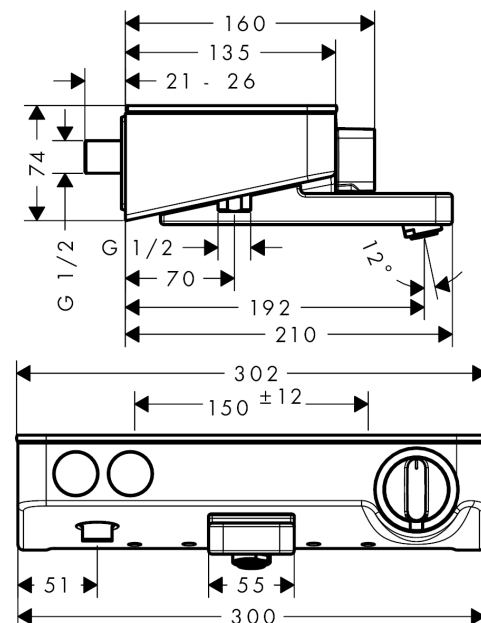

##### product features

- projection 192 mm
- 2 outlets
- simultaneous utilization by 2 outlets
- Select valve, thermostat cartridge
- safety lock at 40° C
- temperature limitation adjustable
- flow rate hand shower connection at 3 bar: 17 l/min
- flow rate bath filler (at 3 bar): 20 l/min
- operating pressure: min. 1 bar / max. 10 bar
- shelf made of safety glass
- shelf finish: chrome or white
- with isolated water conduction
- non-return valve
- with silencer
- dirt filter included
- material: handles made out of metal
- centre distance: 150 mm ± 12 mm
- connection dimension: DN15
- connection type: G 1/2
- in case of installation on existing G 1/2 connections, adaptor no. 02026000 must be used

#### Scale drawing