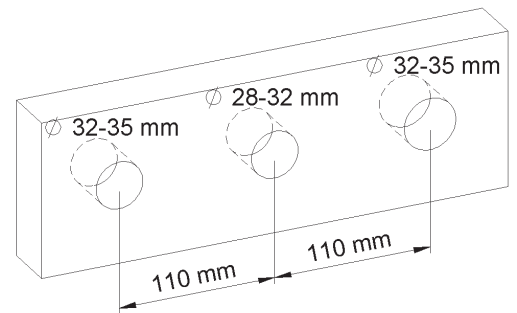

Picture

Product details

Flow at 3 bar : Restricted 5 l/min

Internal mechanism : Ceramic valve 1/4 turn

Technical drawing

RC0.V01