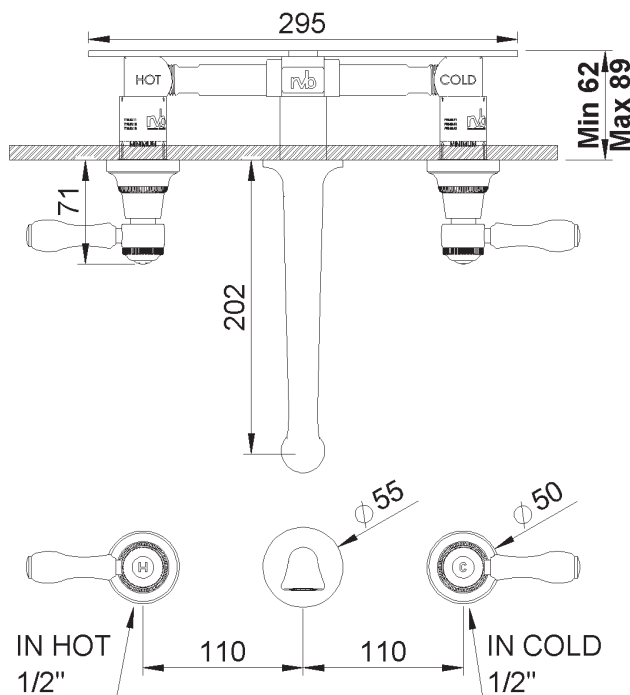

PRODUCT TECHNICAL SHEET

Collection : **1935**

Ref. : **1935.--.55**

Batterie lavabo murale 3 trous, bec Deville, à encastrer

Inbouw 3-gats mengkraan, Deville uitloop, voor wandmontage

Concealed wall-mounted 3-hole washbasin mixer, Deville spout

Picture

Product details

Flow at 3 bar : Restricted 5 l/min

Internal mechanism : Ceramic valve 1/4 turn

Technical drawing

RC0.V01