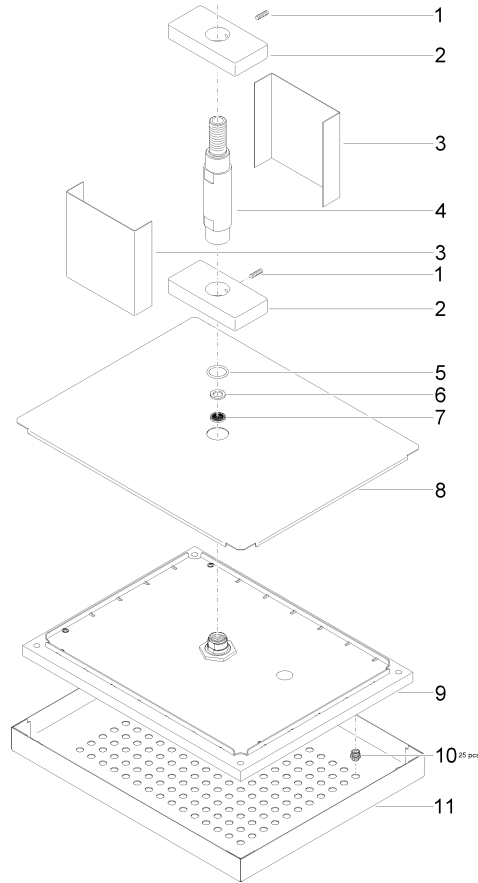

## JUST RAIN Rain shower with ceiling fixing

---

41 507 979

- rain shower 400 x 320mm
- 1/2" connection
- pre-fitted stainless steel enclosure
- with anti-scale system

**technical data:**

- minimum flow: 17 l/min
- flow at 3bar flow pressure in conjunction with xTOOL: 24,5l/min
- minimum flow pressure 2 bar
- max. flow pressure 4 bar
- weight 7kg

**technical data:**

**plumbing:**

- for choosing the drainage, taking into consideration the discharge of all the products in the shower, the specific demand needs to be assessed.  
Recommendation: Floor drain (connected rating) = 1l/sec, drainage rate DN 50

**JUST RAIN Rain shower with ceiling fixing**

41 507 979

**Flow rate chart**

**JUST RAIN Rain shower with ceiling fixing**

41 507 979

**Spare parts list**

No.	Item Number	Name	Quantity used	Delivery time
1	04 31 11 113 00 90	pin	2	2
5	09 14 10 015 90	seal	1	2
6	09 14 20 002 90	seal	1	60
7	09 23 01 039 90	sieve	1	2
10	90 29 03 035 00 90	insert	7	2