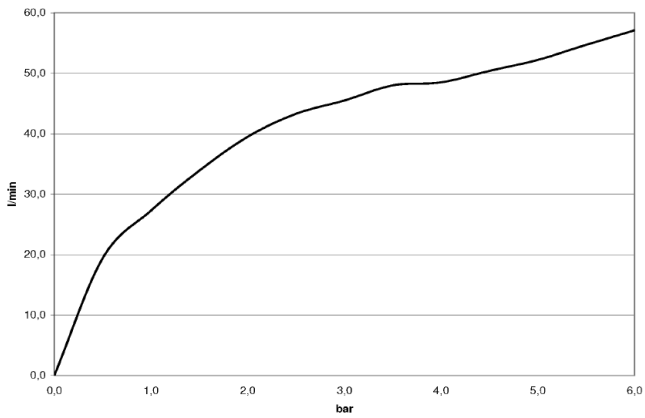

Flow rate chart