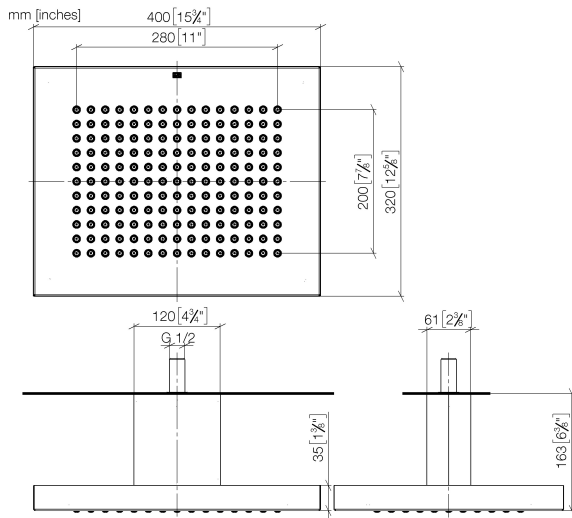

## JUST RAIN Rain shower with ceiling fixing

---

41 507 979

- rain shower 400 x 320mm
- 1/2" connection
- pre-fitted stainless steel enclosure
- with anti-scale system

**technical data:**

- minimum flow: 17 l/min
- flow at 3bar flow pressure in conjunction with xTOOL: 24,5l/min
- minimum flow pressure 2 bar
- max. flow pressure 4 bar
- weight 7kg

**technical data:**

**plumbing:**

- for choosing the drainage, taking into consideration the discharge of all the products in the shower, the specific demand needs to be assessed.  
Recommendation: Floor drain (connected rating) = 1l/sec, drainage rate DN 50

**JUST RAIN Rain shower with ceiling fixing**

41 507 979

**Flow rate chart**

**JUST RAIN Rain shower with ceiling fixing**

41 507 979

**Spare parts list**

No.	Item Number	Name	Quantity used	Delivery time
1	04 31 11 113 00 90	pin	2	2
5	09 14 10 015 90	seal	1	2
6	09 14 20 002 90	seal	1	60
7	09 23 01 039 90	sieve	1	2
10	90 29 03 035 00 90	insert	7	2