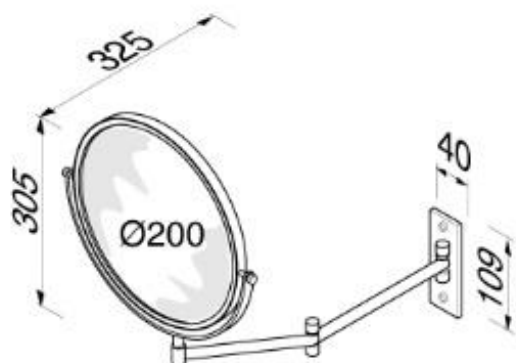

Mirror : Cosmetic

911076
Shaving mirror

- Shaving mirror, double arm, plain and 5x magnification
- Material: chrome plated brass
- One side magnifying (5x), one side plain
- Ø 200 mm
- 2 year guarantee on silver layer
- 12 year guarantee on chrome and construction

- 305x325x109 mm

Also available with 3x magnification:

- 911086: Shaving mirror on double arm

Quality has proven to be of decisive importance in recent years, which is why we can offer a 12-year warranty period for our chrome products. The entire selection is developed in Amersfoort. Geesa is certified according to the ISO 9001-2008 standard for design, productions and the delivery of bathroom accessories. Geesa reserve the right to change product specification.