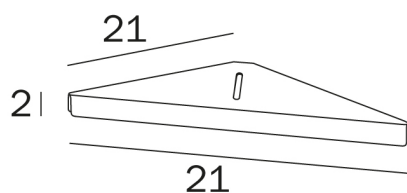

GEALUNA

design Studio Inda

COD A1031B

Corner

DISEGNO TECNICO

FINISHES

CR Chrome-plated

GEALUNA