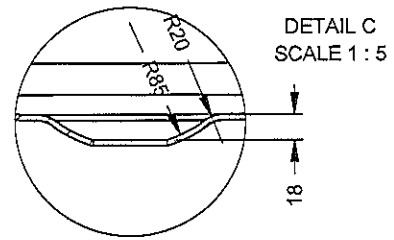

SECTION A-A

**Double sided acrylic tub inclusive legset
3D Model is leading.**

Treatment: Fibre glass reinforced		Material: Acryl	
Rev/Change no/Dev/Date	Rev/Change no/Dev/Date	Rev/Change no/Dev/Date	Rev/Change no/Dev/Date
A/A AM/22-09-16	C/C AM/28-11-16	E	G
B/B AM/17-10-16	D	F	H
Scale: 1:20 Format: A4 Unit: mm Sheet: 1 of 1 Tolerance: NEN-ISO 2768-1 class v			
Name: Inspire, freestanding tub 180x80			Third angle
RIHO www.riho.com Tel: 0031135728725 Fax: 0031135720282		Drawn: BG Date: 14-06-2016 Introduced by tech. change: 052/2016 Article nr.: BD02	Project no.: 10.533 Draw.no.: BD02/C