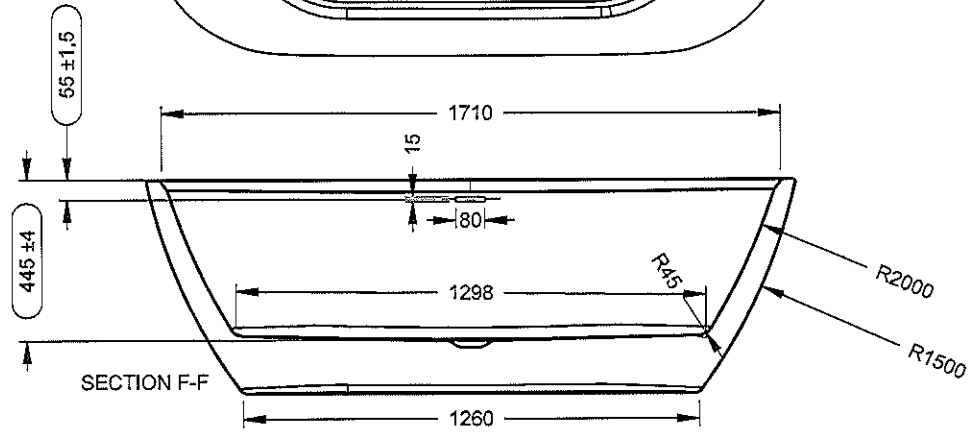

SECTION A-A

**Double sided acrylic tub inclusive legset
3D Model is leading.**

Treatment: Fibre glass reinforced		Material: Acryl	
Rev/Change no/Dev/Date	Rev/Change no/Dev/Date	Rev/Change no/Dev/Date	Rev/Change no/Dev/Date
A/A AM/22-09-16	C/C AM/28-11-16	E	G
B/B AM/17-10-16	D	F	H
Scale: 1:20 Format: A4 Unit: mm Sheet: 1 of 1 Tolerance: NEN-ISO 2768-1 class v			
Name: Inspire, freestanding tub 180x80			Third angle
RIHO www.riho.com Tel: 0031135728725 Fax: 0031135720282		Drawn: BG Date: 14-06-2016 Introduced by tech. change: 052/2016 Article nr.: BD02	Project no.: 10.533 Draw.no.: BD02/C