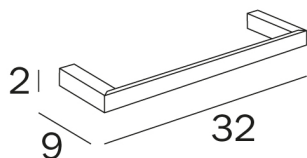

COD A1518A

Towel holder

**DISEGNO
TECNICO**

FINISHES  **CR** Chrome-plated

VARIATIONS

COD A1518A

Towel holder

Centre distance 30 cm

COD A1518B

Towel holder

Centre distance 45 cm

COD A1518C

Towel holder

Centre distance 60 cm

COD A1518D

Towel holder

Centre distance 80 cm