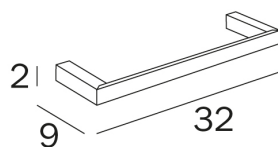

COD A1518A

Towel holder

**DISEGNO
TECNICO**

FINISHES  **CR** Chrome-plated

VARIATIONS

COD A1518A

Towel holder

Centre distance 30 cm

COD A1518B

Towel holder

Centre distance 45 cm

COD A1518C

Towel holder

Centre distance 60 cm

COD A1518D

Towel holder

Centre distance 80 cm