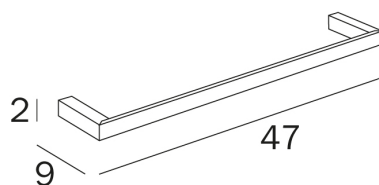

COD A1518A

Towel holder

**DISEGNO
TECNICO**

FINISHES  **CR** Chrome-plated

VARIATIONS

COD A1518A

Towel holder

Centre distance 30 cm

COD A1518B

Towel holder

Centre distance 45 cm

COD A1518C

Towel holder

Centre distance 60 cm

COD A1518D

Towel holder

Centre distance 80 cm