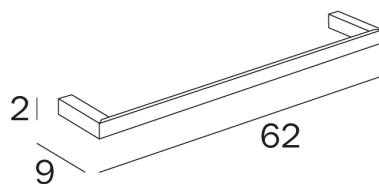

COD A1518A

Towel holder

**DISEGNO
TECNICO**

FINISHES  **CR** Chrome-plated

VARIATIONS

COD A1518A

Towel holder

Centre distance 30 cm

COD A1518B

Towel holder

Centre distance 45 cm

COD A1518C

Towel holder

Centre distance 60 cm

COD A1518D

Towel holder

Centre distance 80 cm