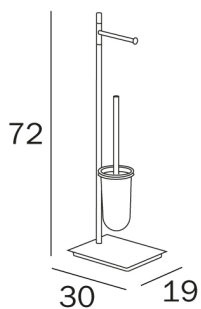

HOTELLERIE

COD AV086E

Stand with paper and toilet brush holder

DISEGNO TECNICO

FINISHES

CR Chrome-plated