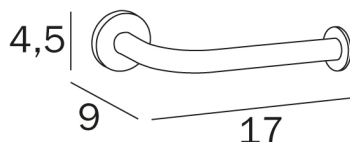

ONE

design Matteo Thun and Antonio Rodriguez

COD A24250

Paper holder

DISEGNO TECNICO

FINISHES

CR Chrome-plated