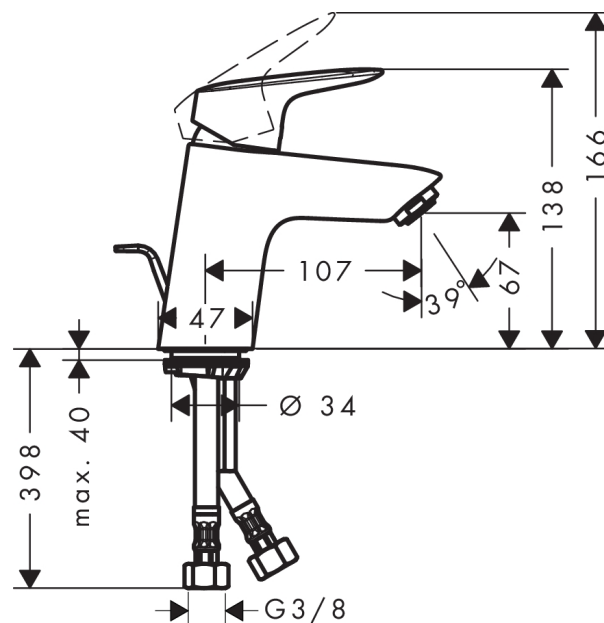

Scale drawing