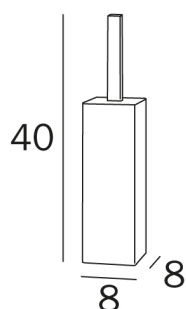

FINISHES

CR Chrome-plated