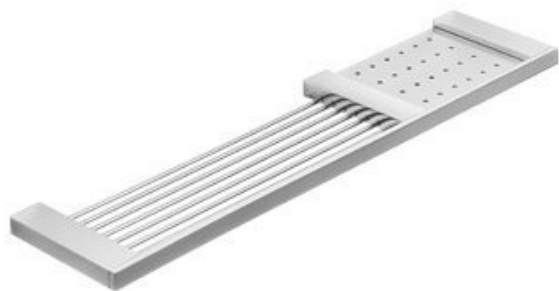

COD A15510

Basket with removable shelf

**DISEGNO
TECNICO**

FINISHES

CR Chrome-plated