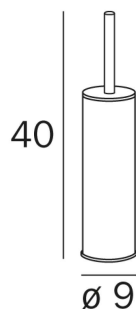

## COD AV014A

Wall-mounted / free-standing  
toilet brush holder, white spare  
brush included

## DISEGNO TECNICO