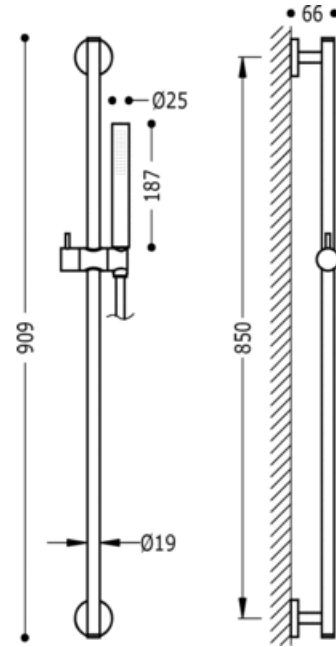

Sliding bar; Ø 19 mm. long. 850 mm. Satin hose:chrome finish

Sliding bar & shower kits

CRO 03462902