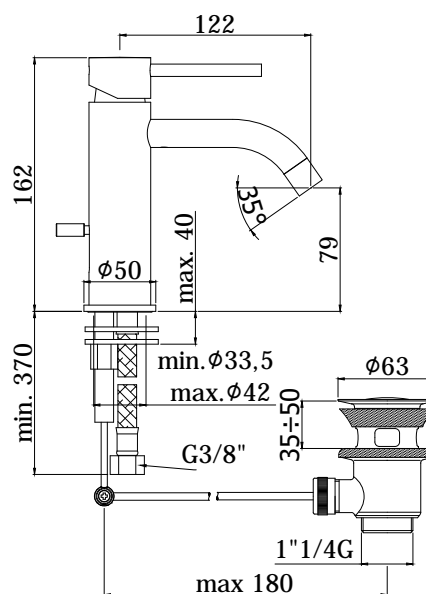

COLLECTION

light

PRODUCT IMAGE

TECHNICAL DRAWING

DESCRIPTION

Wash basin mixer complete with:

- aerator M16x1
- set of 2 stainless steel hoses 3/8"G

ART.

LIG 071 . .

without pop up waste

LIG 071K . .

with 1"1/4G Clic-Clac press top waste

LIG 075 . .

with 1"1/4G pop up waste

FINISHES

LIG

- CR - cromo
- ST - finitura steel looking
- NO - nero opaco

DOCUMENTATION

FLOW DIAGRAM

INSTALLATION
INSTRUCTIONS

SPARE PARTS
EXPLODED 1

SPARE PARTS
EXPLODED 2

SPARE PARTS
EXPLODED 3

PRODUCT PAGE