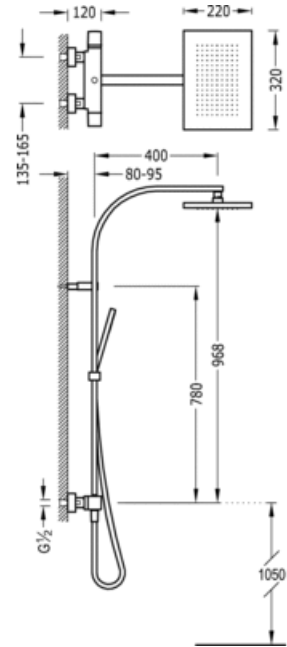

Wall thermostatic shower mixer; · Fixed shower head 320x220 mm. Brass (299.632.02).· Antilime hand shower (202.639.01).· Satin hose (91.34.609.15).· Diverter integrated in the flow control: chrome finish

Shower  
Thermostatic  
Handle  
Surface

CRO 20219501