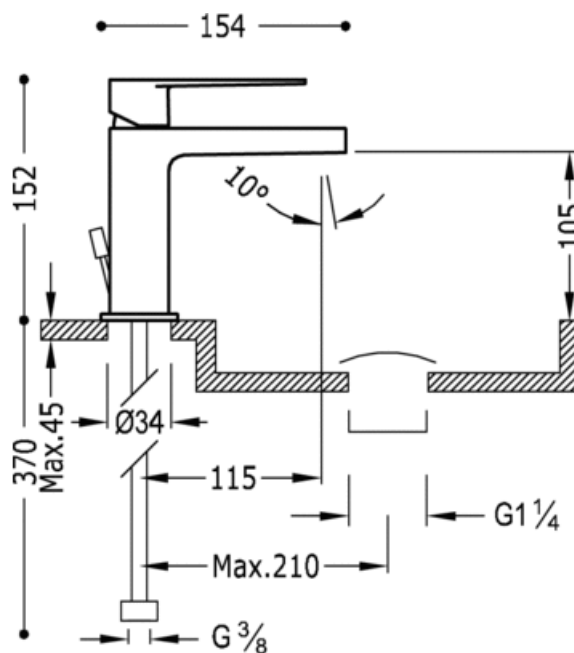

Single lever washbasin mixer: chrome finish, lever and automatic drain

Washbasin
Mixer
Lever
Aerator
Surface

CRO 20510301

CRO 20510301D