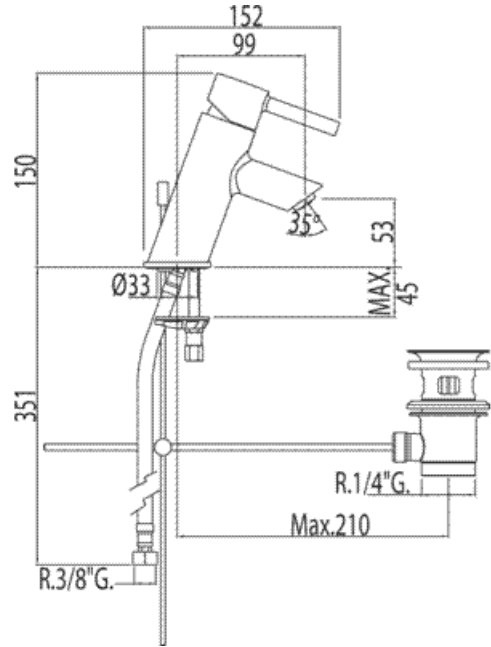

Single lever washbasin mixer: chrome finish, lever

Washbasin  
Mixer  
Lever  
Aerator  
Surface

	CRO	20310301
	CRO	20310301D