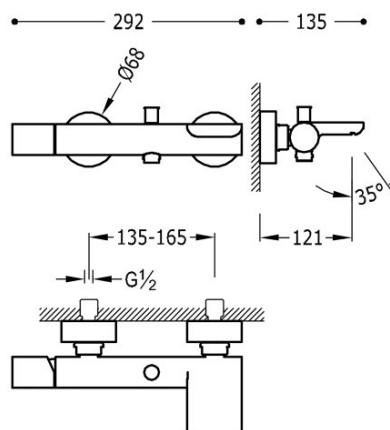

TRES

06117001

Single lever bath and shower mixer

with cascade. Anti-limescale hand shower with directable support. Shower hose satin.

BELGAQUA certification (Belgium)

Chrome Finish.

Cartridge reference (spare): 9130190