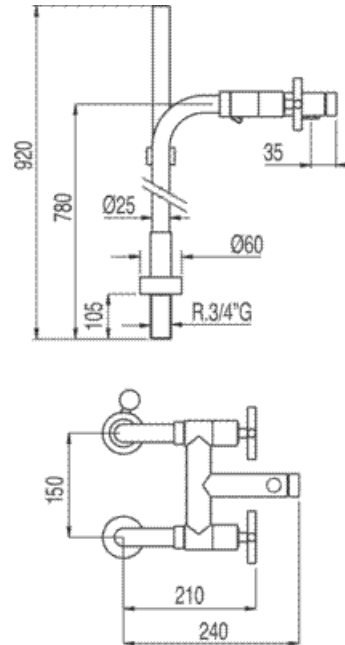

Bath & shower mixer with connections to the floor; Anti-limescale hand shower (034.116.01) with directable support. Shower hose satin (91.34.609): chrome finish,

Bathtub / shower
Dual control
Handle
Surface