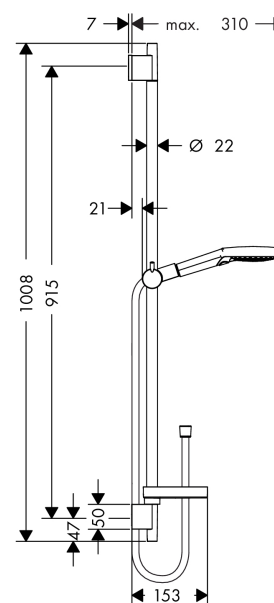

#### product features

- spray type: Rain, RainAir, WhirlAir
- convenient diversion via Select button
- shower head size: 125 mm
- pivot connectors prevent hose from tangling
- 90° position adjustable slider, pivots left and right, up and down
- maximum flow rate (at 0.3 MPa): 16 l/min
- wall bar spacer (grey)
- chrome-plated wall supports of plastic

#### consists of

- Isiflex shower hose 1.60 m (#28276XXX)
- Raindance Select S 120 3jet hand shower (#26530XXX)
- Unica'S Puro wall bar 0.90 m (#28631XXX)
- Casetta'S Puro soap dish (#28679XXX)

### Scale drawing