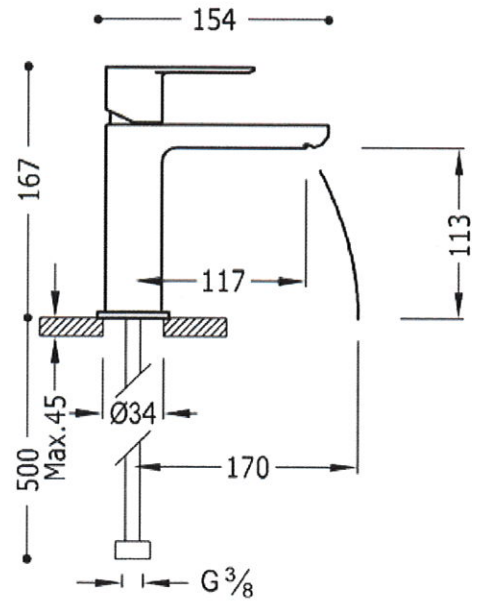

Single lever washbasin mixer: chrome finish, lever

Washbasin
Mixer
Lever
Aerator
Surface

CRO 20010301

CRO 20010301D