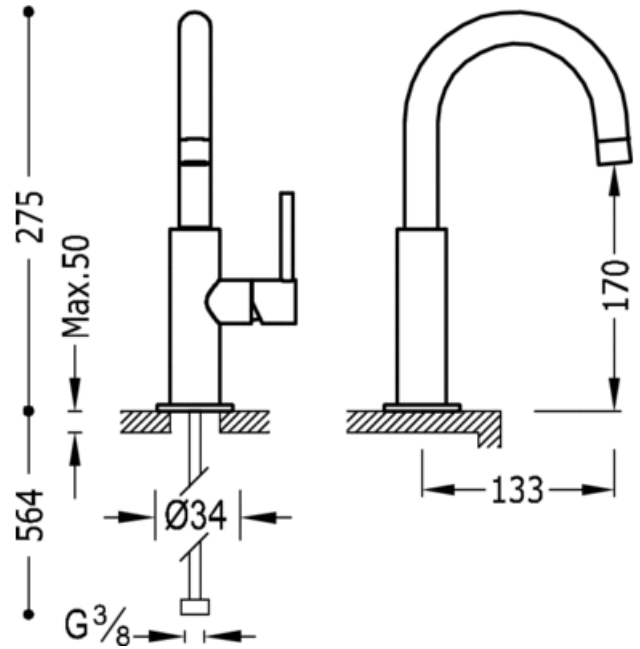

Single lever washbasin mixer: chrome finish, lever

Washbasin
Mixer
Lever
Aerator
Surface

CRO 26290403