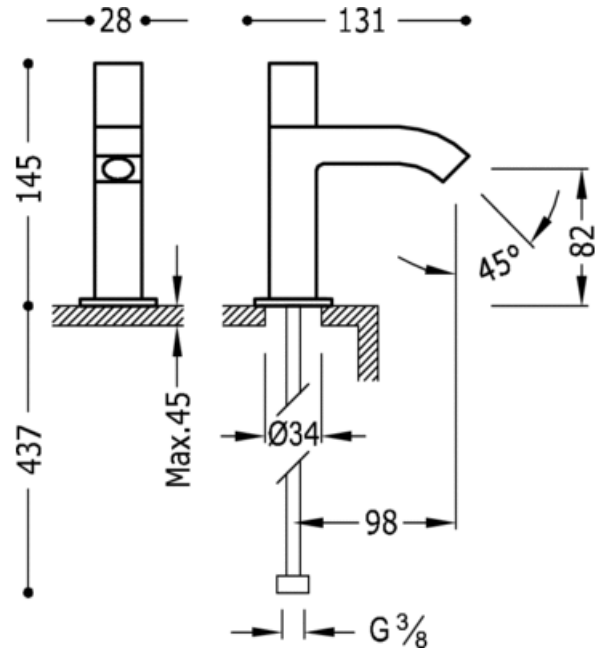

Basin pillar tap only cold water: chrome finish, handle

91.08.295.10

Cr

Washbasin

Mixer

Handle

Aerator

Surface