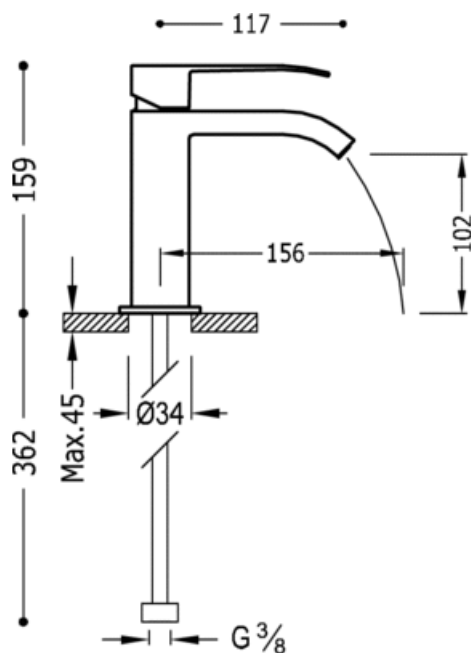

Single lever washbasin mixer; with cascade cast spout. NOTE: Taps with a cascade spout come with 2 regulation valves and a filter (Nr: 91.34.525): black chrome finish, lever

Washbasin
Mixer
Lever
Cascade
Surface