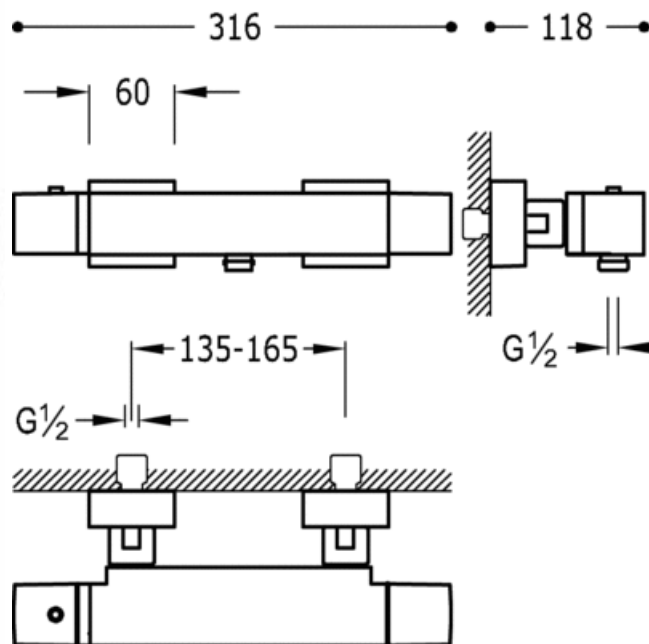

Wall thermostatic bath and shower mixer CUADRO; with cascade: chrome finish

Bathtub / shower
Thermostatic
Handle
Cascade
Surface

CRO 107174

CRO 1071749