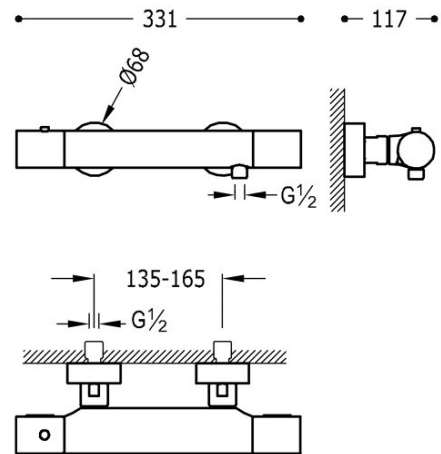

TRES

26116209AC

Wall thermostatic shower mixer

Anti-limescale hand shower with directable support and shower hose SATIN.

Brass hand shower.

The tap surface remains at a temperature suitable for touching, thus preventing burns.

BELGAQUA certification (Belgium)

The thermostatic cartridge is easy to clean without losing temperature calibration.

The thermostatic cartridge ensures a constant flow of water at the desired temperature, in spite of pressure or temperature changes.

Steel Finish.

Tres Comercial, S.A. | C/Penedès, 16-26 | Zona Industrial, Sector A | 08759 Vallirana (Barcelona)

T (+34) 936834004 | F (+34) 936835061 | infotres@tresgriferia.com

www.tresgriferia.com