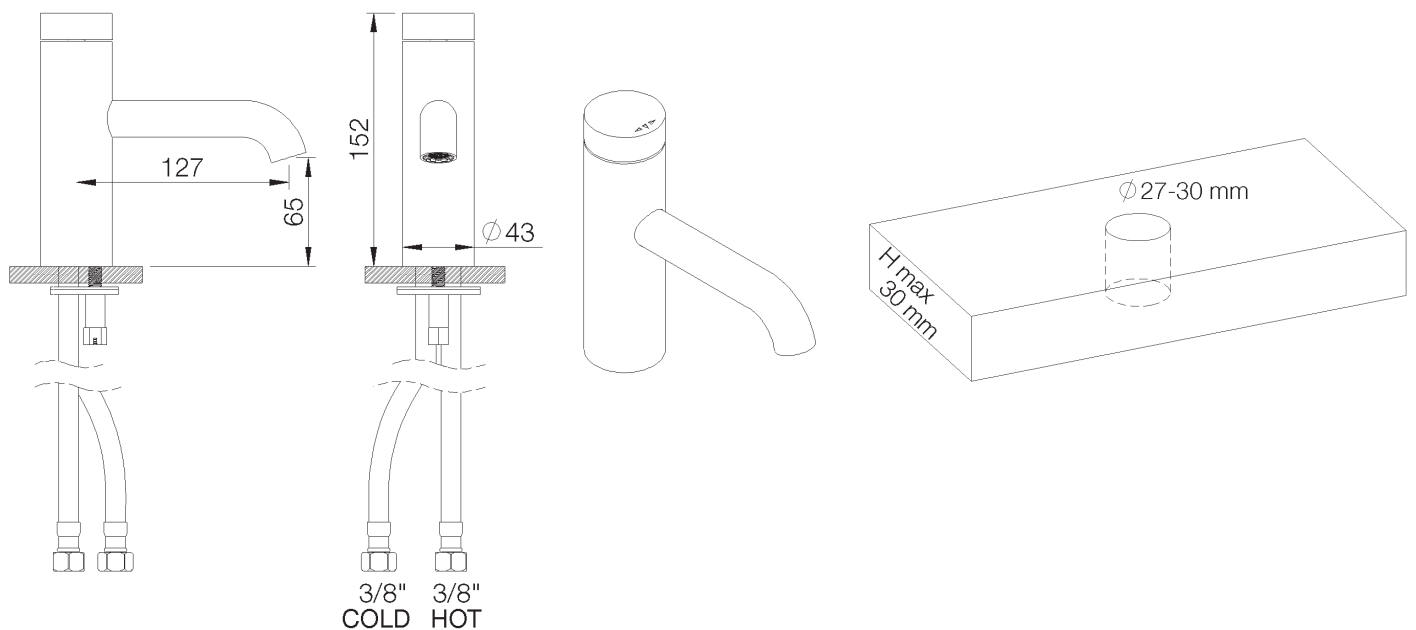

PRODUCT TECHNICAL SHEET

Collection :

TUNE

Ref. :

4595.11.10

Mitigeur de lavabo

Eéngreeps wastafelmengkraan

Single-lever sink mixer

Picture

Product details

Flow at 3 bar : Restricted 5,0 l/min

Internal mechanism : Mixer ceramic cartridge (90°)

Technical drawing

RB0.V01