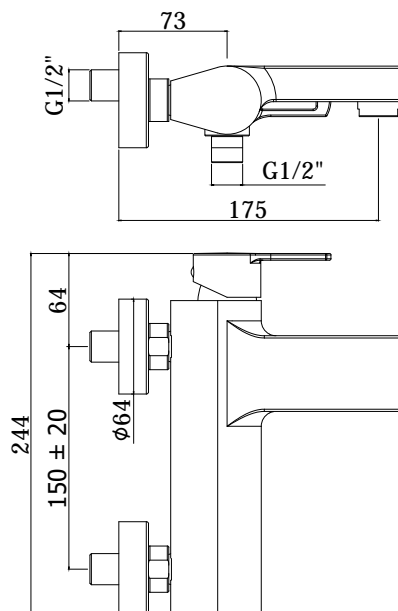

## DESCRIPTION

Bath/shower mixer with diverter complete with:

- aerator M28x1
- set of 2 S-wall-unions 1/2"x3/4"G and wall-plates