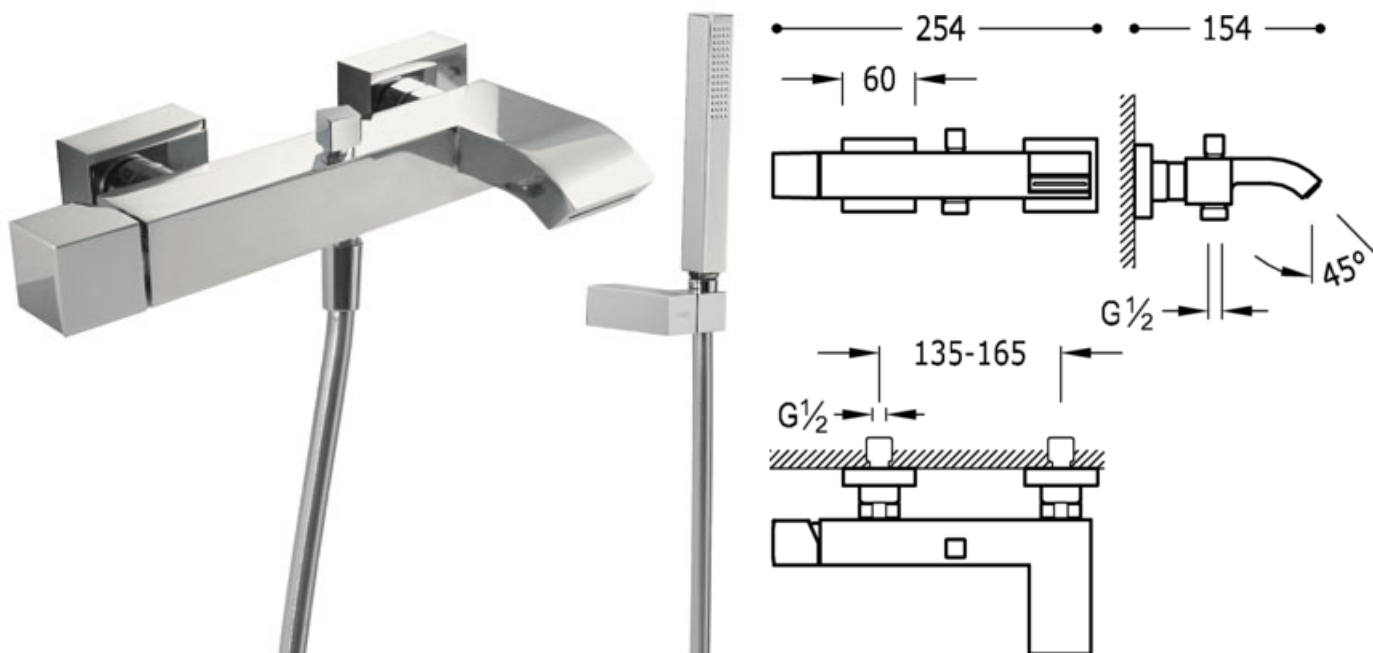

Single lever bath and shower mixer; with cascade. Anti-limescale hand shower (006.639.01) with directable support. Shower hose satin (91.34.609): chrome finish, handle

Bathtub / shower  
Mixer  
Handle  
Cascade  
Surface