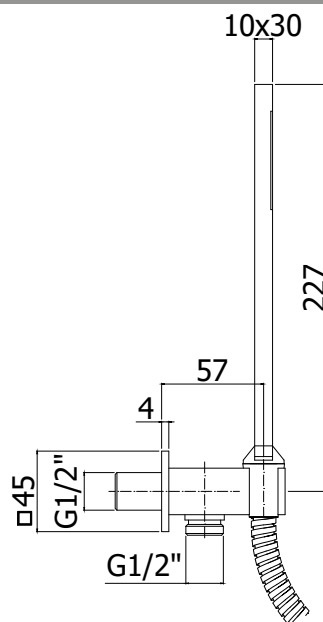

COLLECTION

ringo-west

PRODUCT IMAGE

TECHNICAL DRAWING

DESCRIPTION

Square concealed shower set complete with:

- Premium (single spray) metal hand-shower
- Square concealed metal fixed bracket
- 1/2"x1/2"G/L. 1500 mm double interlock flexible hose