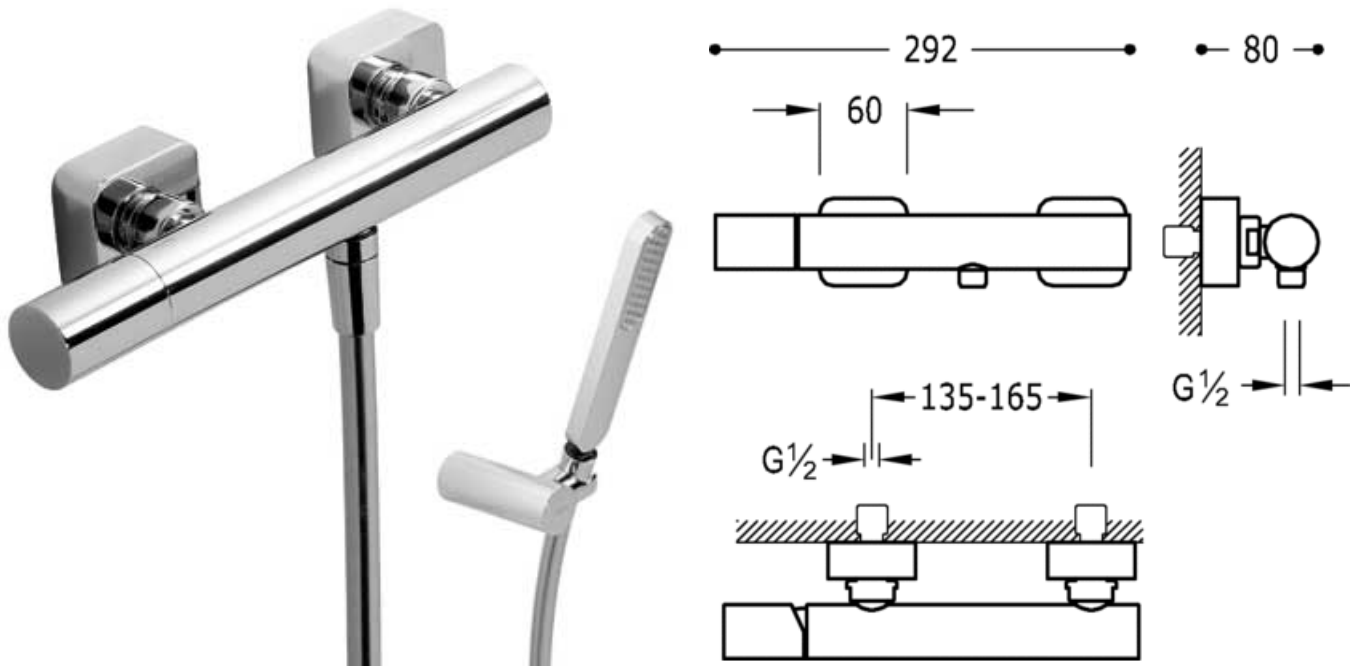

Single lever shower mixer; Anti-limescale hand shower (034.639.01) with directable support. Shower hose satin (91.34.609.15): chrome finish, handle

Shower
Mixer
Handle
Surface

CRO 20016701