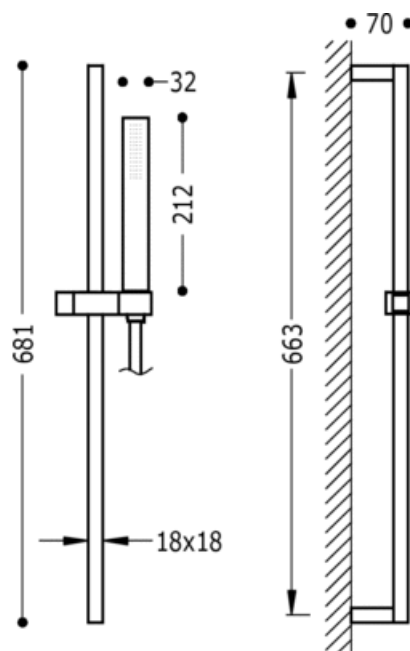

Bar-shower antilime CUADRO-SLIM; Brass long. 663 mm. Satin hose: chrome finish

Sliding bar & shower kits

	CRO	03433603
	CRO	03433604