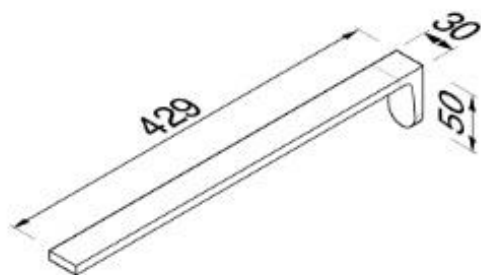

Wynk collection

914505-02

Single arm Towel Rail

- Finish: chrome
- Concealed fixing
- Including mounting materials
- Guarantee 12 years

- 429x30x50 mm

Quality has proven to be of decisive importance in recent years, which is why we can offer a 12-year warranty period for our chrome products. The entire selection is developed in Amersfoort. Geesa is certified according to the ISO 9001-2008 standard for design, productions and the delivery of bathroom accessories. Geesa reserve the right to change product specification.