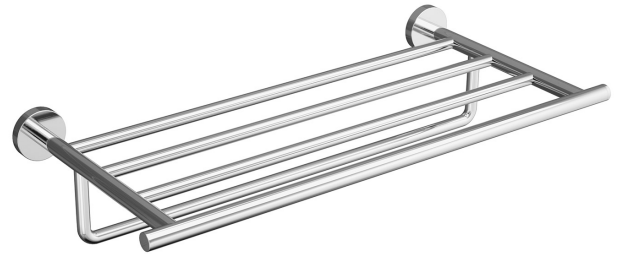

Accessories RHIN HOTEL - Towel rail shelf

Product Information

- Code: 14694
- Kit of product: Towel rail shelf
- Catalogue: General catalogue
- Family: Rhin Hotel
- Dimensions: 500 x 205 x 230 mm
- Materials Chrome brass
- Finishes:
 - Shine chrome

Finishes

Shine chrome

Dimensions

300 x 47 x 65 mm