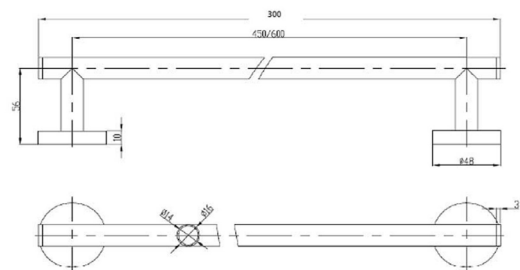

Accessories RHIN HOTEL - Towel rail shelf

Product Information

- Code: 14694
- Kit of product: Towel rail shelf
- Catalogue: General catalogue
- Family: Rhin Hotel
- Dimensions: 500 x 205 x 230 mm
- Materials Chrome brass
- Finishes:
 - Shine chrome

Finishes

Shine chrome

Dimensions

300 x 47 x 65 mm