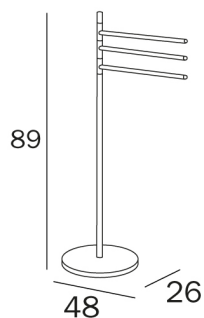

EXPORT

COD AV085D

Stand with 3 towel holders

DISEGNO TECNICO

FINISHES

CR Chrome-plated