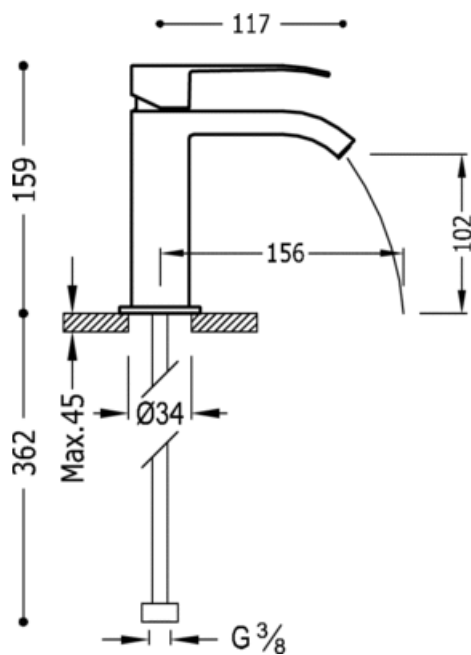

Single lever washbasin mixer; with cascade cast spout. \* NOTE: Taps with a cascade spout come with 2 regulation valves and a filter (Nr: 91.34.525):chrome finish, lever

Washbasin  
Mixer  
Lever  
Cascade  
Surface

	CRO	00610101
	CRO	00610101D