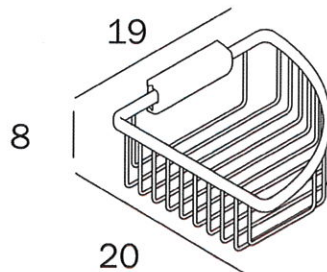

COD AV131E

Removable corner

TECHNICAL DESIGN

FINISHES

CR Chrome-plated