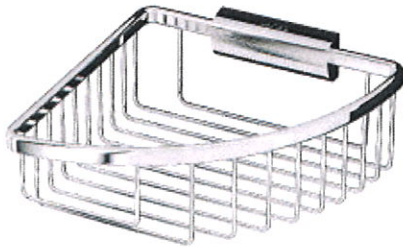

COD AV131E

Removable corner

TECHNICAL DESIGN

FINISHES

CR Chrome-plated