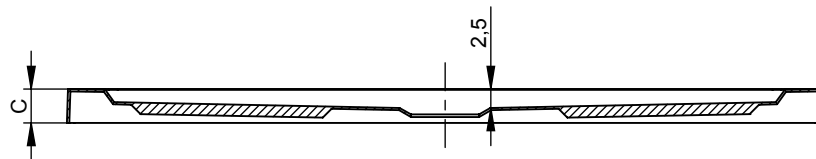

Type	A cm	B cm	C cm	D cm	E cm	F cm	G cm
DA72	100	80	4,5	90	70	50	15

Treatment:											
Material: ABS Senoplast 2000X, 1080 x 1070 x 3,2											
Rev	Change no	Dev	Date	Rev	Change no	Dev	Date	Rev	Change no	Dev	Date
A	23/2010	LH	15-03-10	C				E			G
B				D				F			H
Scale: 1:10   Format: A4   Unit: mm   Sheet: 1 of 1   Tolerance: EN 198, EN 251											
Name: Showertray SV 272 - 80x100 Sprchová vanička SV 272 - 80x100										 Third angle	
<b>RIHO</b>		TILBURG HOLLAND		Drawn: PK		Date: 27-11-2006		Project no.: 10.314			
Tel: 0031135728728		Fax: 0031135720262		Introduced by tech. change: 96/2006		Article nr.: DA72		Draw.no.:		DA720000	