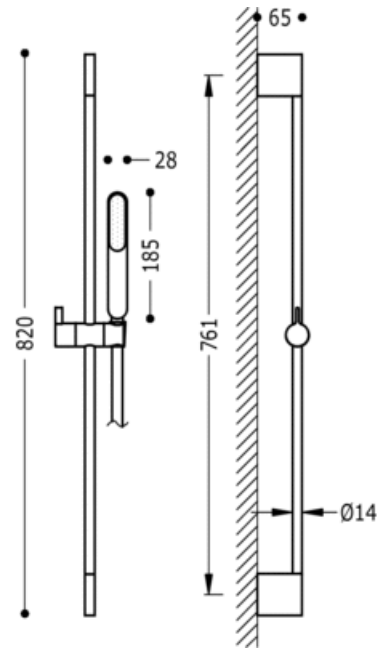

Bar-shower antilime LOFT set; Ø 14 mm. long. 761 mm. Satin hose: chrome finish

Sliding bar & shower kits

CRO 03433601