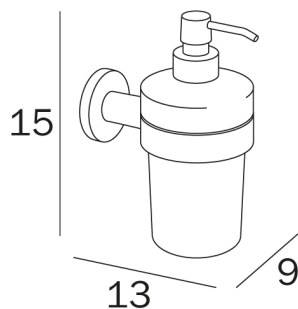

DISEGNO TECNICO

FINISHES

CR Chrome-plated

GLASSES

21 Satinated glass