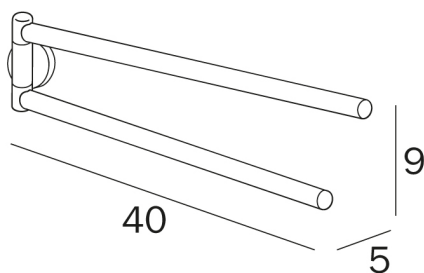

TOUCH

design Altakuota

COD A46150

Double swing arm towel holder

DISEGNO TECNICO

FINISHES

CR Chrome-plated