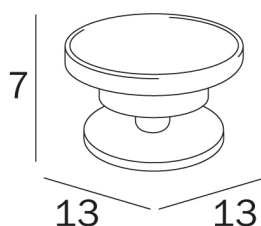

DISEGNO TECNICO

FINISHES **CR** Chrome-plated

GLASSES **21** Satined glass

PARTS